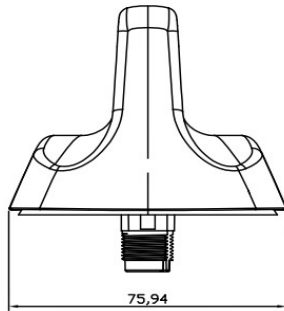

AM/FM-DAB -GNSS

Code: AK1C015GNSS

DATA SHEET

Gamma di frequenza: 1559-1605 MHz

Alimentazione 12 Volt

Impedenza di ingresso (Ω): 50

Cavo: 0,25 MT RG174

Connettori: Fakra Maschio

Guadagno: 28 dBi

Dimensioni: 11,7*7,6Cm

Temperatura ($^{\circ}$ C) -45 -85

Frequency range: 1559-1605 MHz

12 Volt power supply

Input impedance (Ω): 50

Cable: 0.25MT RG174

Connectors: Fakra Male

Gain: 28 dBi

Dimensions:11.7*7.6cm

Temperature ($^{\circ}$ C) -45 -85