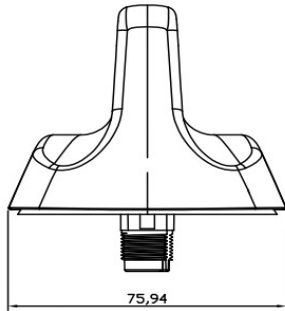

AM/FM

Code: AK1C015

DATA SHEET

Gamma di frequenza: AM 150-1710KHz/FM 87,5-108MHz

Alimentazione 12 Volt

Impedenza di ingresso (Ω): 50

Cavo: 0,25 MT RG174

Connettori: Fakra Maschio

Guadagno: 28 dBi

Dimensioni: 11,7*7,6cm

Temperatura ($^{\circ}$ C) -45 -85

Frequency range:AM 150-1710KHz/FM 87,5-108MHz

12 Volt power supply

Input impedance (Ω): 50

Cable: 0.25MT RG174

Connectors: Fakra Male

Gain: 28 dBi

Dimensions:11.7*7.6cm

Temperature ($^{\circ}$ C) -45 -85